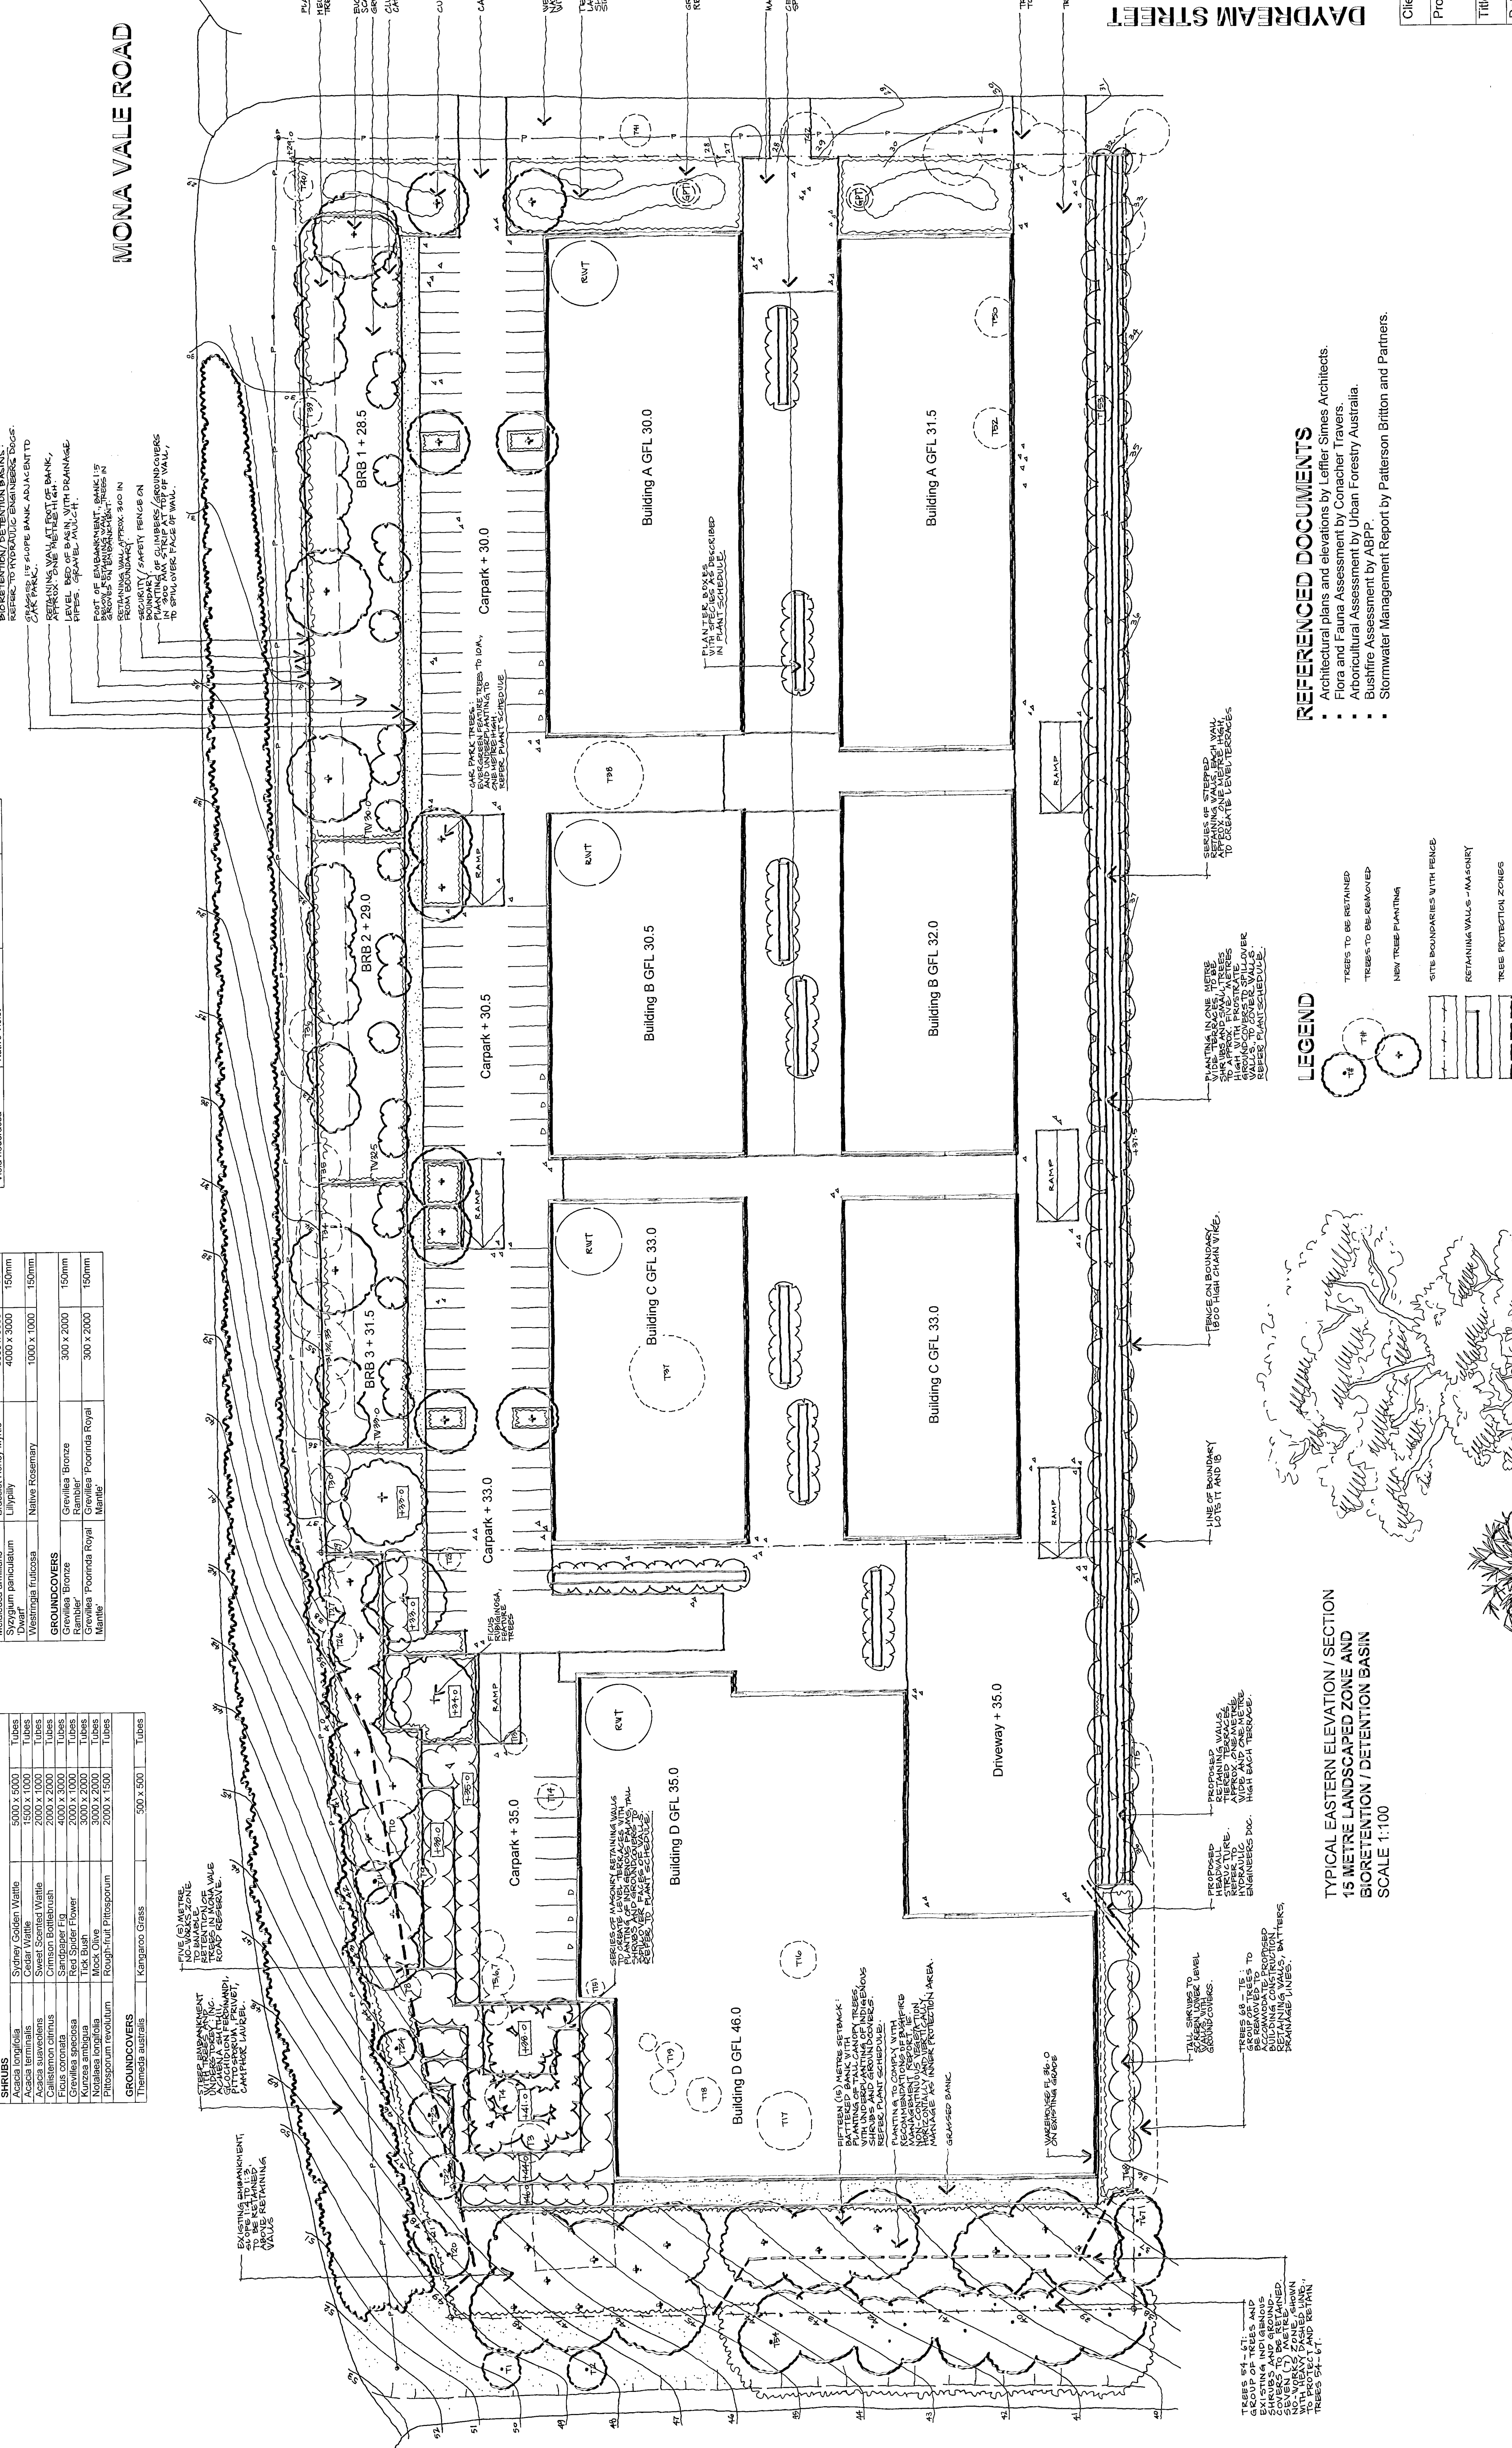

Planting in Bio-retention/detention basin

Botanical Name	Common Name	Height / Spread at Maturity (mm)	Plant Size
SHRUBS AND GROUNDCOVERS			
Arctostaphylos	Western Heath	3000 x 3000	3000
Leucophaea	White Heather	1500 x 1500	1500
Leucophaea	White Heather	1500 x 1500	1500
Leucophaea	White Heather	1500 x 1500	1500
Leucophaea	White Heather	1500 x 1500	1500
Leucophaea	White Heather	1500 x 1500	1500

Planting in Bio-retention/detention basin

Botanical Name	Common Name	Height / Spread at Maturity (mm)	Plant Size
SHRUBS AND GROUNDCOVERS			
Arctostaphylos	Western Heath	3000 x 3000	3000
Leucophaea	White Heather	1500 x 1500	1500
Leucophaea	White Heather	1500 x 1500	1500
Leucophaea	White Heather	1500 x 1500	1500
Leucophaea	White Heather	1500 x 1500	1500
Leucophaea	White Heather	1500 x 1500	1500

Planting in Bio-retention/detention basin

Botanical Name	Common Name	Height / Spread at Maturity (mm)	Plant Size
SHRUBS AND GROUNDCOVERS			
Arctostaphylos	Western Heath	3000 x 3000	3000
Leucophaea	White Heather	1500 x 1500	1500
Leucophaea	White Heather	1500 x 1500	1500
Leucophaea	White Heather	1500 x 1500	1500
Leucophaea	White Heather	1500 x 1500	1500
Leucophaea	White Heather	1500 x 1500	1500

Planting in Bio-retention/detention basin

1. #### REFERENCED DOCUMENTS
2. Flora and Fauna Assessment by Conacher Travers.
   - Arboricultural Assessment by Urban Forestry Australia.
   - Bushfire Assessment by ABPP.
   - Stormwater Management Report by Patterson Britton and Partners.