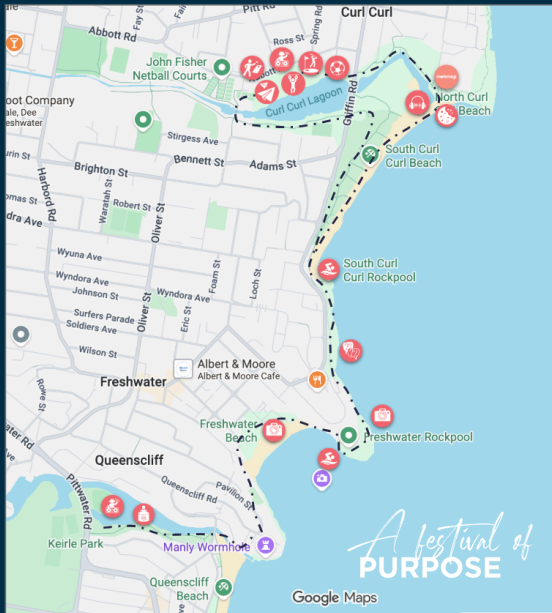

8KM COASTAL WALK + 15 FUN ACTIVATION ZONES + PRIZES TO BE WON + 30 CHARITIES TO SUPPORT

What IS STRYDE4 Day?

- **An immersive, 8km walk** (not a run!) – From Kierle Park, Manly to Curl Curl Lagoon (and back) packed with **15 STRYDE4 Activation Zones** such as bucket golf, silent disco, Ice bath immersion, photo challenges, sporting challenges, trivia and more...
- **A ready-made fundraising opportunity with 100% IMPACT** – STRYDE4 the causes you care about.

Geoff geoff@stryde4.com.au

Donna donna@stryde4.com.au

0402 079 215

0411 780 184

STRYDE4 DAY

NORTHERN BEACHES

DATE: Tuesday, 19 May 2026

TIME: 8:30am – 2:00pm

STRYDE: 8km walk (not run)

WHERE: Keirle Park, Manly → Curl Curl (loop)

PLAY: 15 Immersive Activation Zones + Live Entertainment, local showcases and Charity partners on course.

REGISTRATIONS OPEN - 20 January 2026